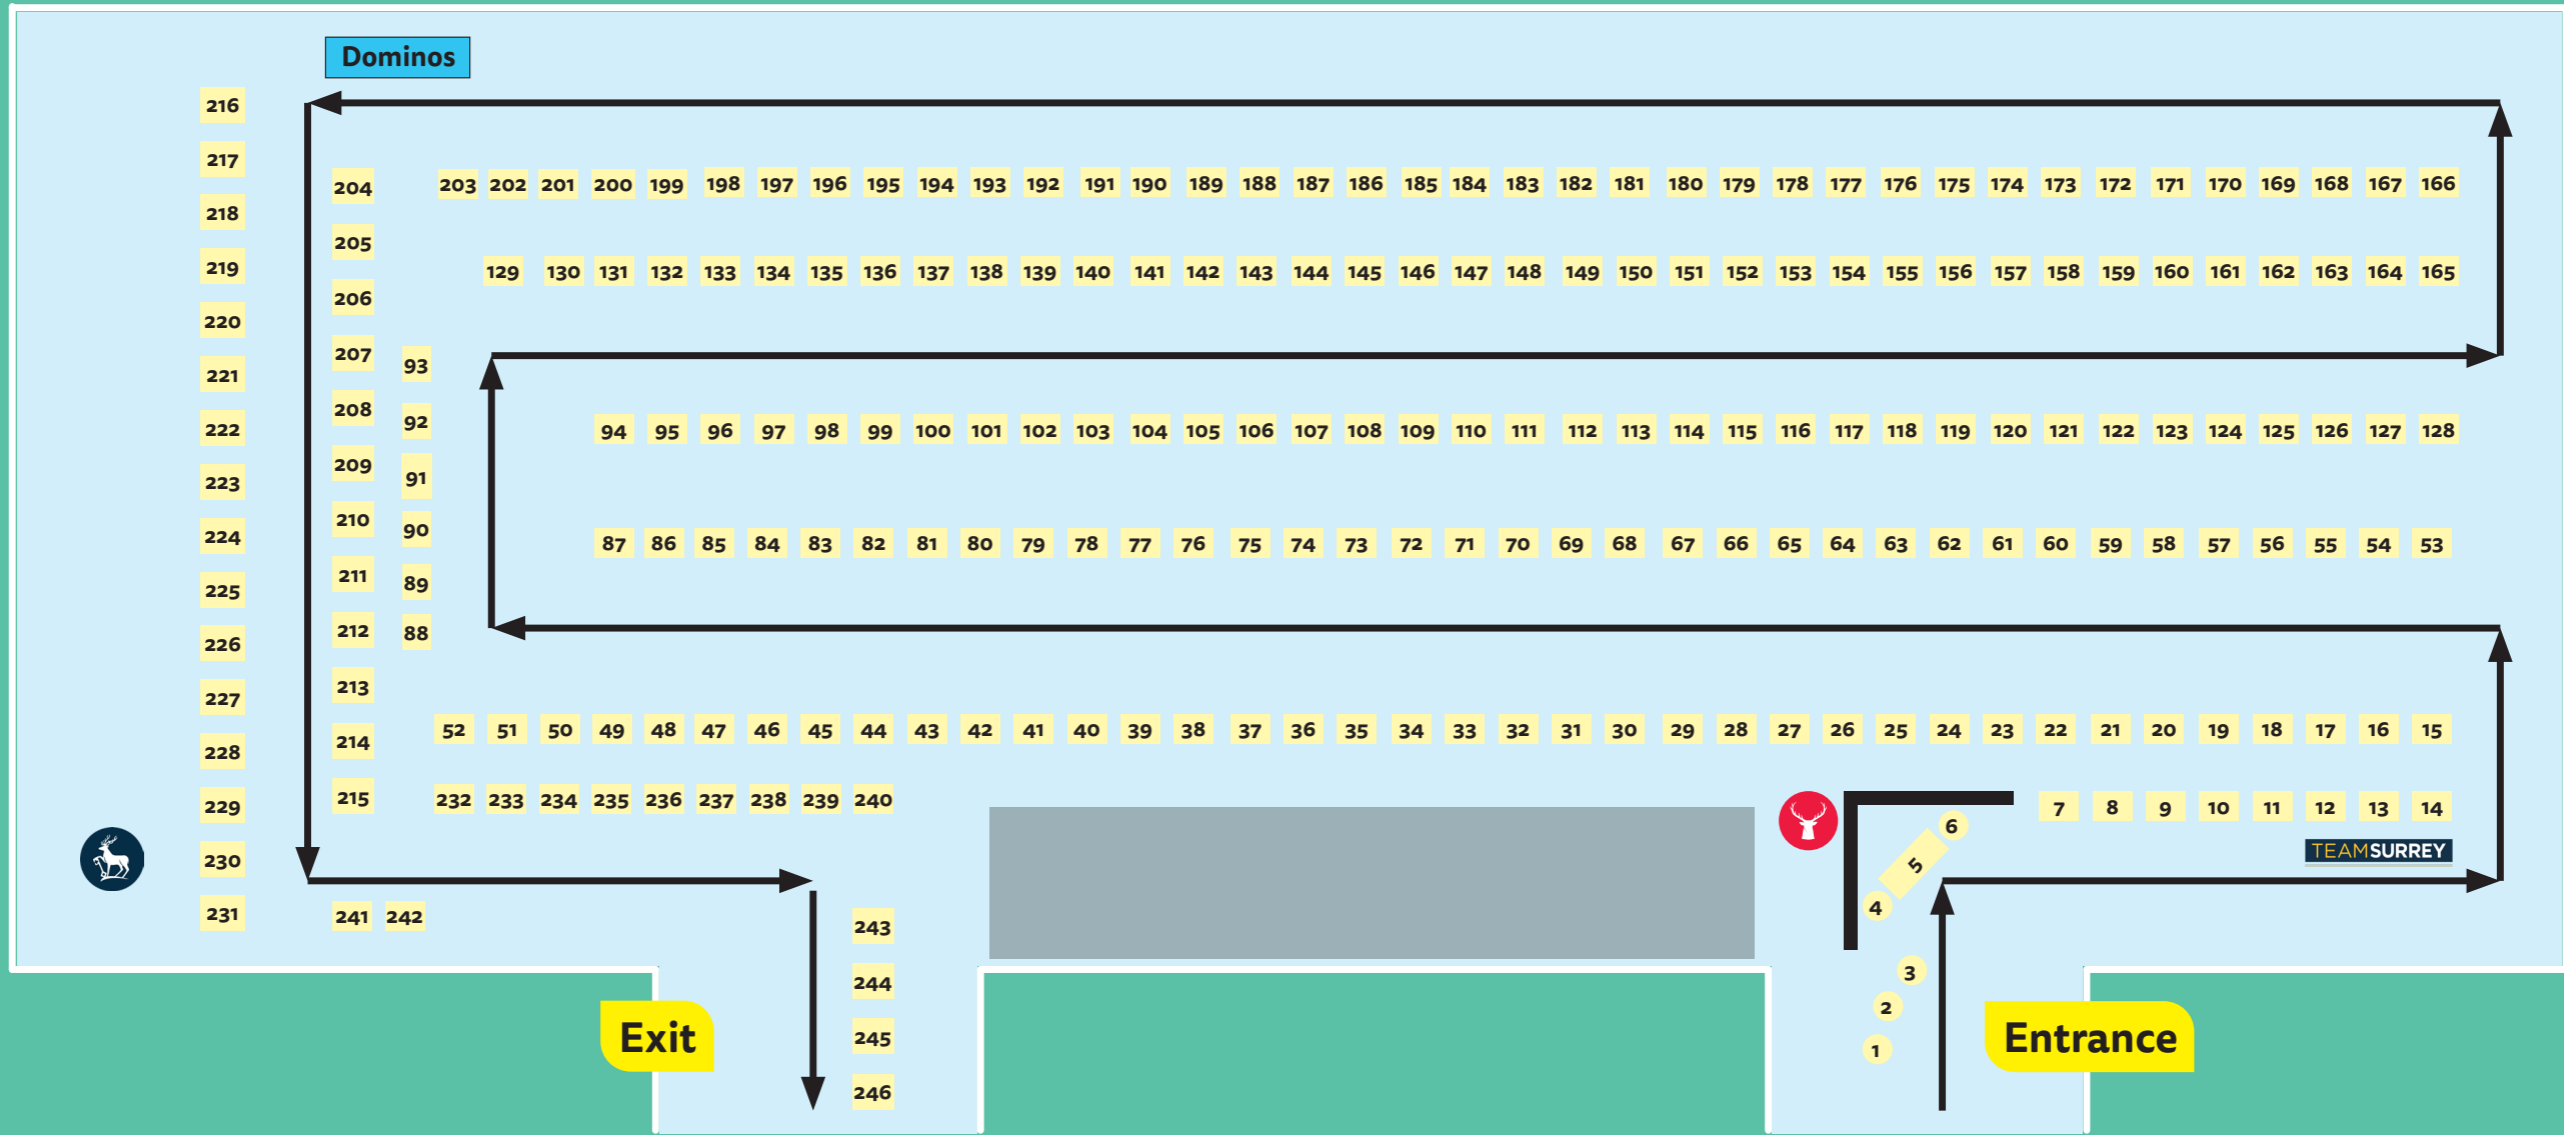

Freshers' Fair 2024

Friday 20 September | 9:00 - 16:00

No.	Organisation
1	
2	
3	
4	
5	
6	Surrey Students' Union
7	
8	
9	
10	
11	
12	
13	Team Surrey/SSP
14	
15	Kukri
16	Hoods Residential
17	ABACUS
18	Ahlulbayt Soc
19	ACS
20	American Football
21	Anime & Manga Society
22	Archery
23	Stage Crew
24	Stag TV
25	Welfare Watch
26	ArtSoc
27	Autisoc
28	Badminton
29	Ballroom and Latin Dance Club
30	Baseball & Softball
31	Winners Place Guildford